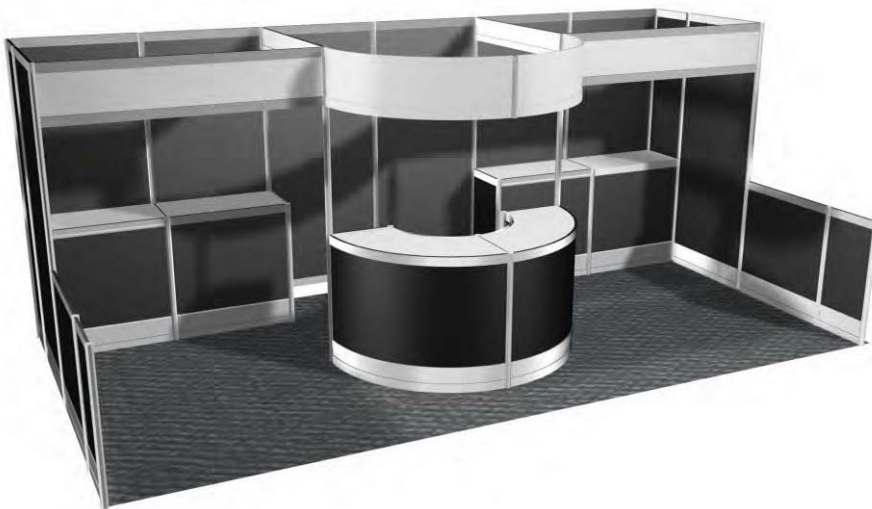

GES
CANADA[®]

GEM
Exhibit

Rental
Packages

GEM Exhibit Rental Packages

10' x 10'

GEM Model #1 - 10'x10' Corner

GEM Model #2 - 10'x10' Corner

GEM Model #3 - 10'x10'

GEM Model #4 - 10'x10'

GEM Model #5 - 10'x10'

3 Easy Steps

Grey indicates identification sign

GEM Model #6 - 10'x20'

GEM Model #7 - 10'x20'

GEM Model #8 - 10'x20'

GEM Model #9 - 10'x20'

GEM Model #10 - 10'x20' Corner

- Select the model number that suits your needs
- Choose carpet and panel colours on the GEM Exhibit Rental order form
- Indicate identification sign copy on the GEM Exhibit Rental order form