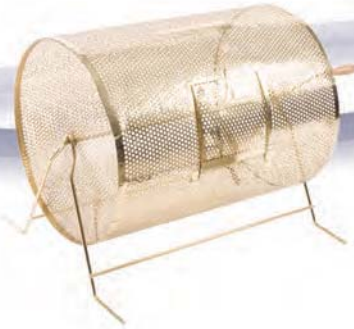

# furnishings

GREY FABRIC SIDE CHAIR

GREY FABRIC  
COUNTER STOOL

GREY FABRIC ARM CHAIR

GREY LOUNGE CHAIR

STENO CHAIR

30" ROUND / 30" HIGH  
PEDESTAL TABLE

30" ROUND / 18" HIGH  
COFFEE TABLE

4', 6', OR 8' LONG  
RAISED DRAPED TABLE  
WITH WHITE VINYL TOP

4', 6', OR 8' LONG  
DRAPED TABLE  
WITH WHITE VINYL TOP

COAT TREE

22" X 28"  
CHROME SIGN HOLDER  
(SIGN EXTRA)

EASEL

GOLD BALLOT DRUM

PLEXI POCKET

40" w X 20" D X 36" H  
WHITE COUNTER STORAGE UNIT

BAG HOLDER 41"H

STANCHIONS

PLASTIC  
WASTEBASKET